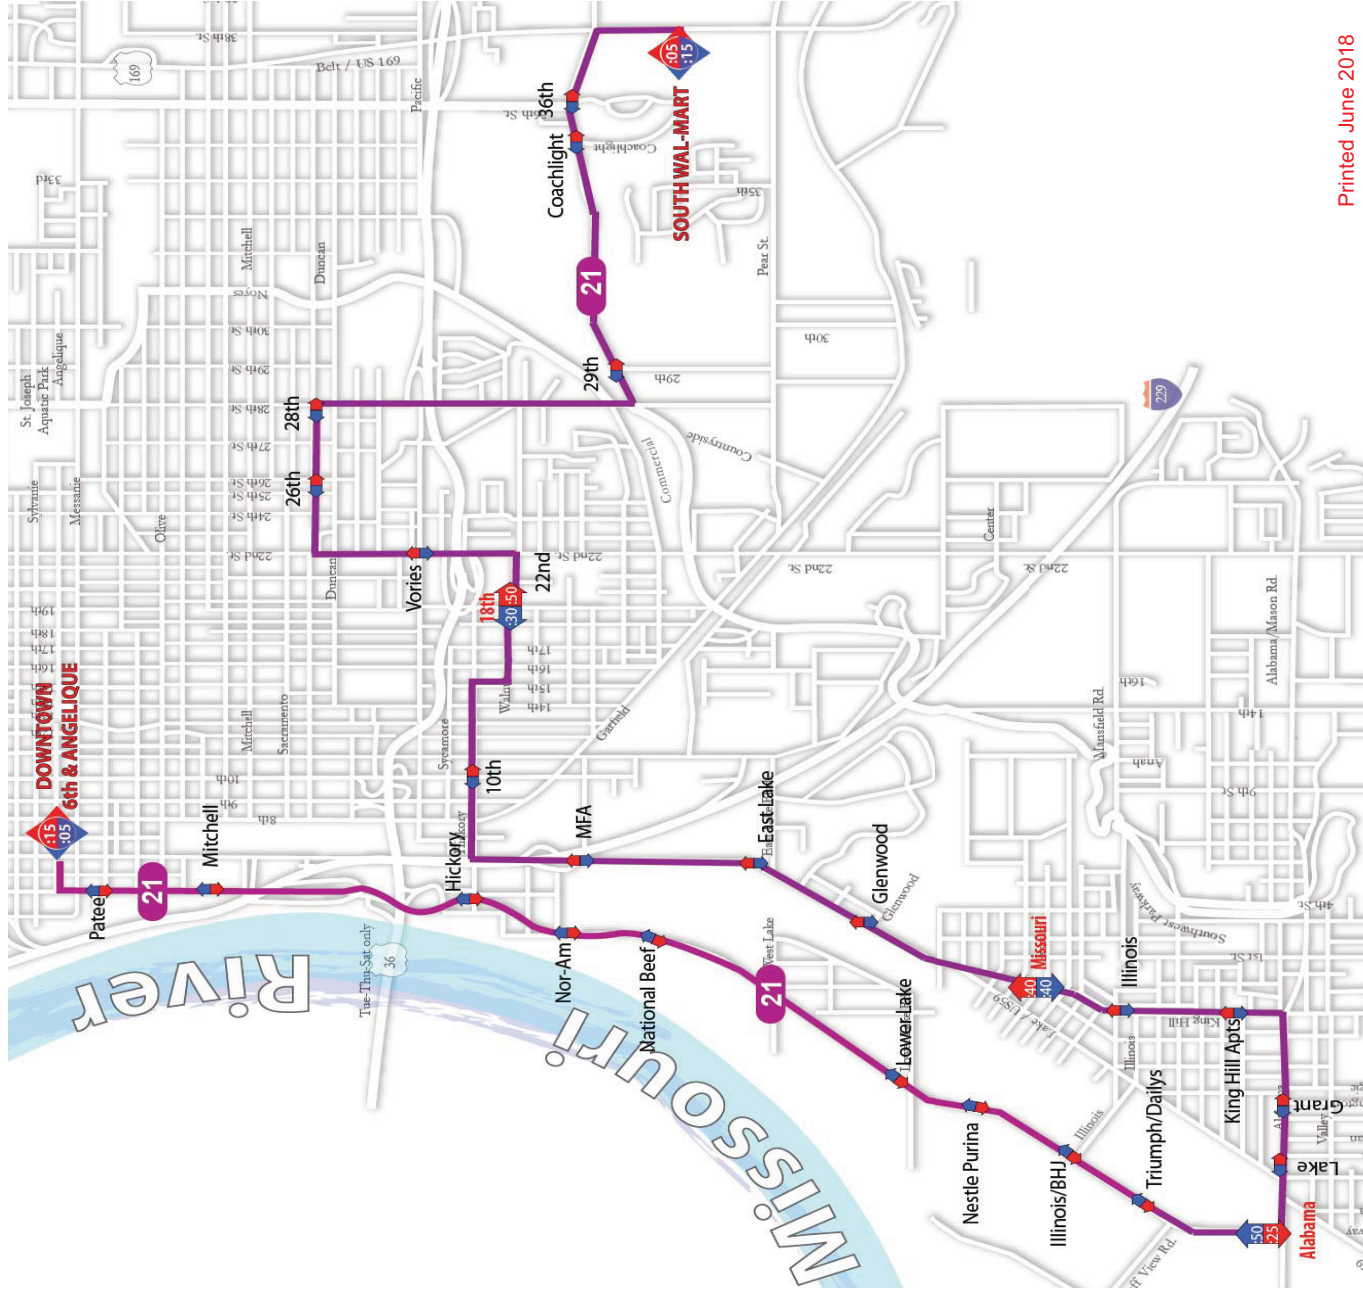

Saturdays Only:

Buses depart **Downtown (outbound)** at:
 10:15 a.m., 12:15, 2:15, 4:15p.m.

At Downtown connect to these routes:

- 19
- 20

Buses depart **South Wal-Mart (inbound)** at:
 11:15 a.m., 1:15, 3:15, 5:15 p.m.

SOUTH 21 Route -- Saturday Only