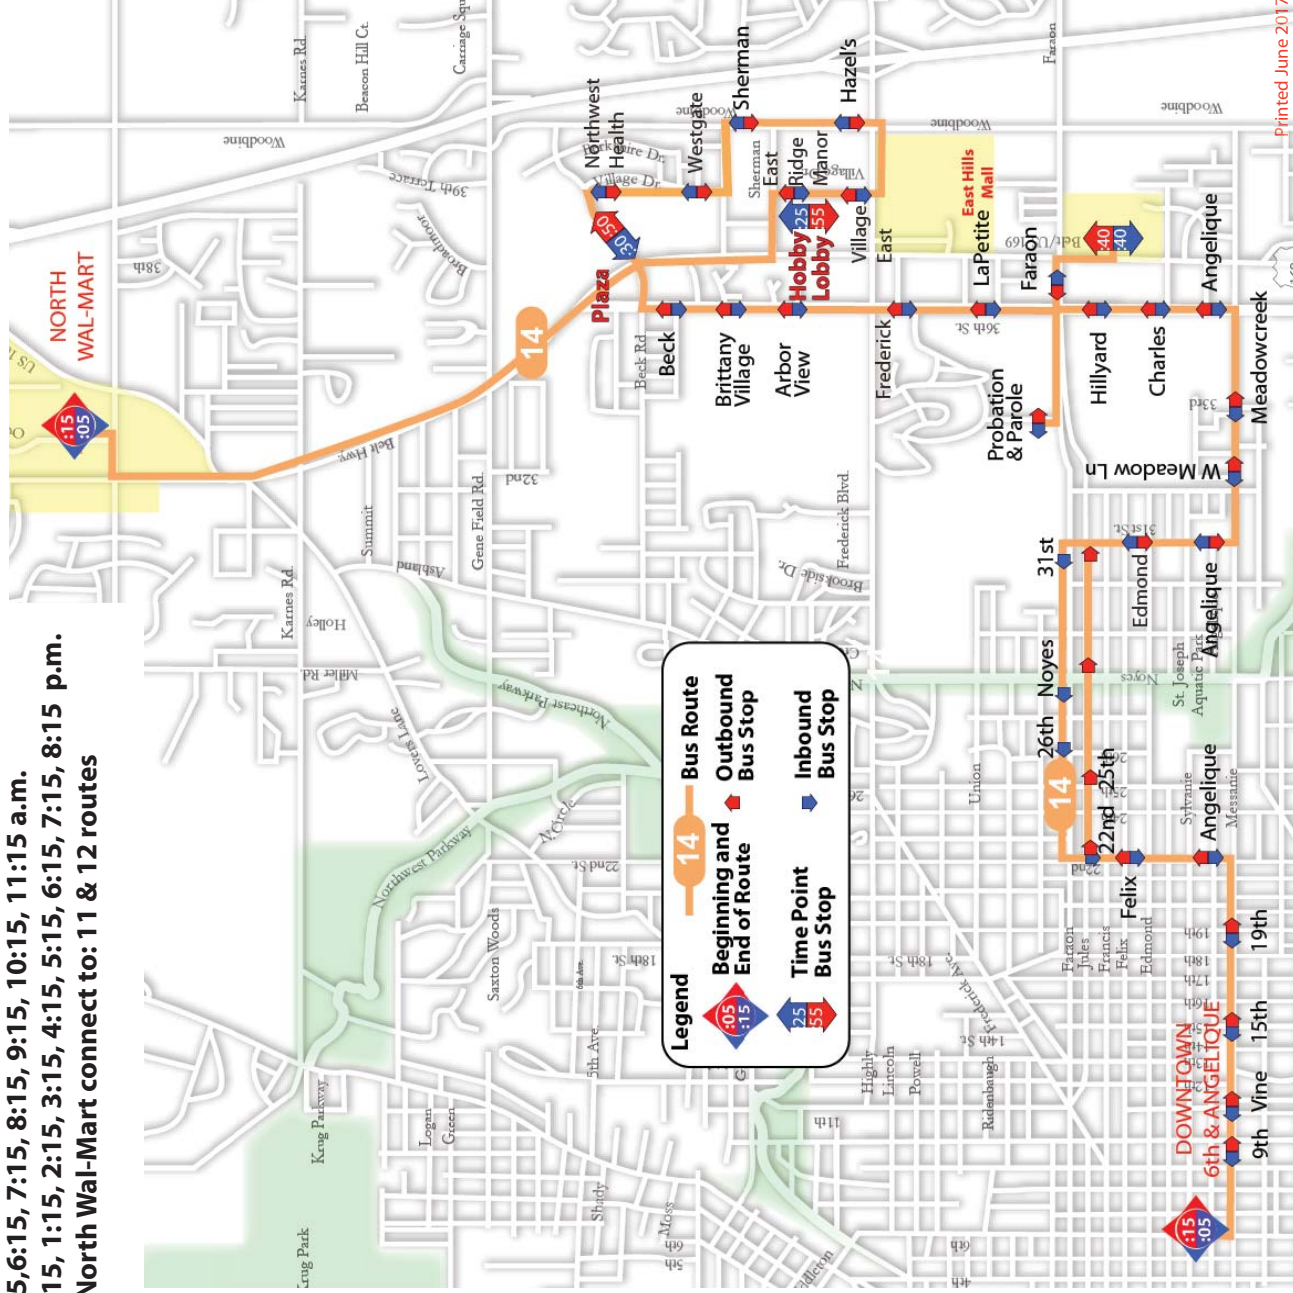

# FARAON/JULES 14 Route

## Saturdays:

Buses depart **Downtown (outbound)** at:

9:15, 11:15 a.m. and 1:15, 3:15, 5:15 p.m.

## Saturdays:

Buses depart **North Wal-Mart (inbound)** at:

8:15, 10:15, a.m. and 12:15, 2:15, 4:15 p.m.

Printed June 2017

## Downtown

End of run :15

End of run :05

End of run :15