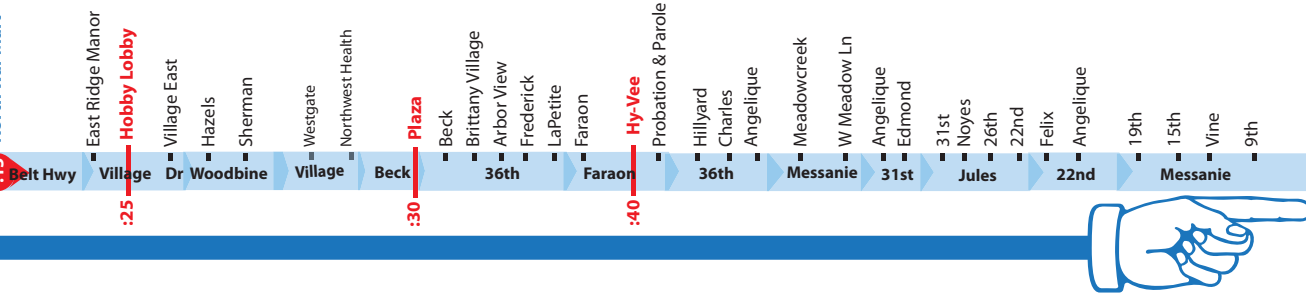

## Monday - Friday:

Buses depart **North Wal-Mart (inbound)** at:

5:15, 6:15, 7:15, 8:15, 9:15, 10:15, 11:15 a.m.

12:15, 1:15, 2:15, 3:15, 4:15, 5:15, 6:15, 7:15, 8:15 p.m.

At North Wal-Mart connect to: 11 & 12 routes

## Saturdays:

Buses depart **North Wal-Mart (inbound)** at:

8:15, 10:15, a.m. and 12:15, 2:15, 4:15 p.m.

Printed June 2017

## North Wal-Mart

End of run :05

## Downtown

End of run :15

End of run :05

End of run :15