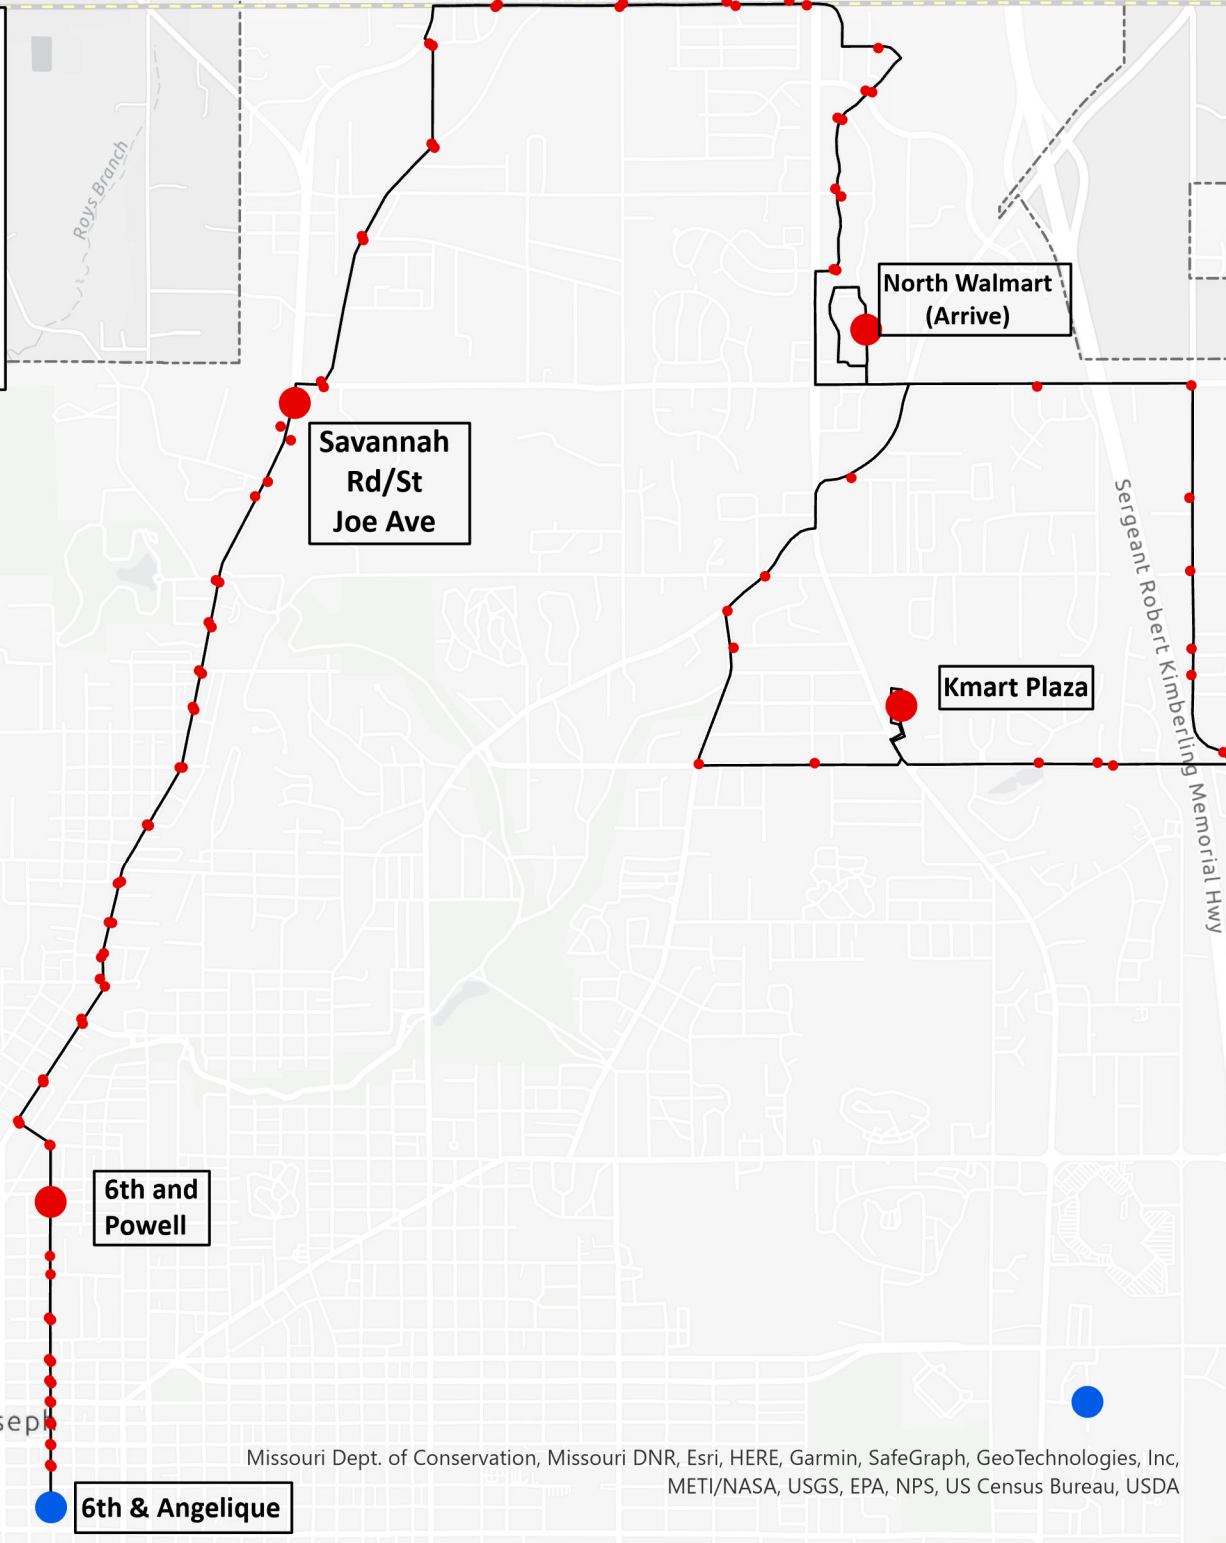

**Route 1  
St. Joseph Ave.**

- Time Stops
- Bus Stops
- Transfer Centers
- Route 1
- County Limits
- - - City Limits

ST. JOSEPH TRANSIT  
**GO St. Joe**

Greater St. Joseph Area  
**MPO**  
Metropolitan Planning Organization

Source: St. Joseph Transit "The Ride", 2021

May 24, 2023

Missouri Dept. of Conservation, Missouri DNR, Esri, HERE, Garmin, SafeGraph, GeoTechnologies, Inc, METI/NASA, USGS, EPA, NPS, US Census Bureau, USDA