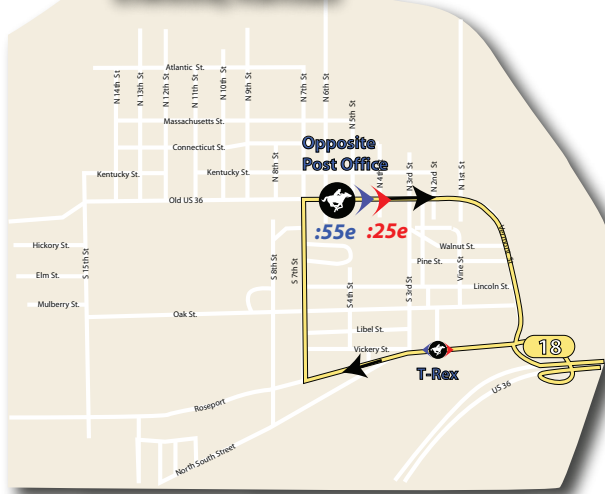

Elwood, Kansas

T-Rex

Tuesday and Thursday Schedule to

Downtown	Wal-Mart
10:51 a.m.	10:21 a.m.
2:51 p.m.	2:21 p.m.
6:51 p.m.	6:21 p.m.

Saturday Schedule to

Downtown	Wal-Mart
10:51 a.m.	9:21 a.m.
2:51 p.m.	1:21 p.m.
6:51 p.m.	5:21 p.m.

Opposite Post Office

Tuesday and Thursday Schedule to

Downtown	Wal-Mart
10:55 a.m.	10:25 a.m.
2:55 p.m.	2:25 p.m.
6:55 p.m.	6:25 p.m.

Saturday Schedule to

Downtown	Wal-Mart
10:55 a.m.	9:25 a.m.
2:55 p.m.	1:25 p.m.
6:55 p.m.	5:25 p.m.

18 Route Legend

6th & ANGELIQUE	TRANSFER CENTER
	Normal Route
	Truncated Route
	Alternate Route
	TIMED STOP
	ELWOOD TIMED STOP
	Outbound stop
	Inbound stop
	Both direction stop