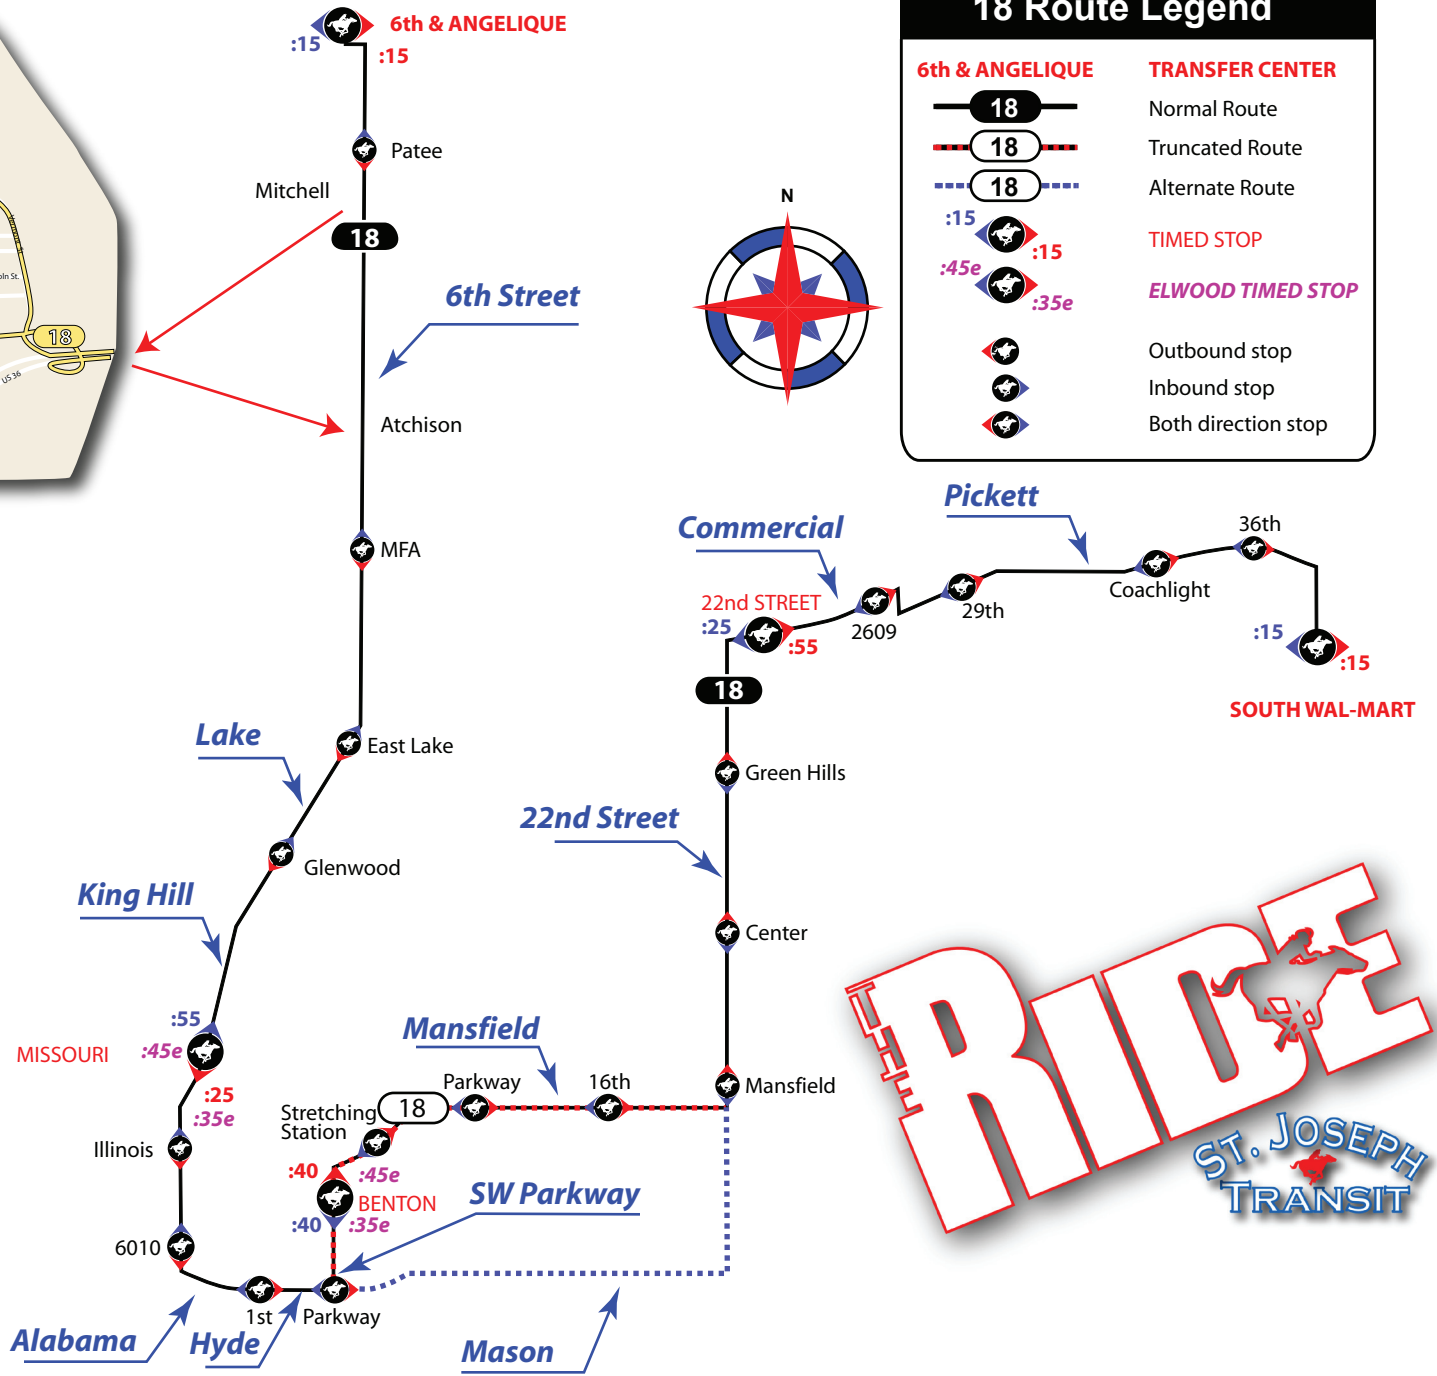

Elwood, Kansas

T-Rex

Tuesday and Thursday Schedule to

Downtown	Wal-Mart
10:51 a.m.	10:21 a.m.
2:51 p.m.	2:21 p.m.
6:51 p.m.	6:21 p.m.

Saturday Schedule to

Downtown	Wal-Mart
10:51 a.m.	9:21 a.m.
2:51 p.m.	1:21 p.m.
6:51 p.m.	5:21 p.m.

Opposite Post Office

Tuesday and Thursday Schedule to

Downtown	Wal-Mart
10:55 a.m.	10:25 a.m.
2:55 p.m.	2:25 p.m.
6:55 p.m.	6:25 p.m.

Saturday Schedule to

Downtown	Wal-Mart
10:55 a.m.	9:25 a.m.
2:55 p.m.	1:25 p.m.
6:55 p.m.	5:25 p.m.

18 Route Legend

6th & ANGELIQUE	TRANSFER CENTER
	Normal Route
	Truncated Route
	Alternate Route
	TIMED STOP
	ELWOOD TIMED STOP
	Outbound stop
	Inbound stop
	Both direction stop