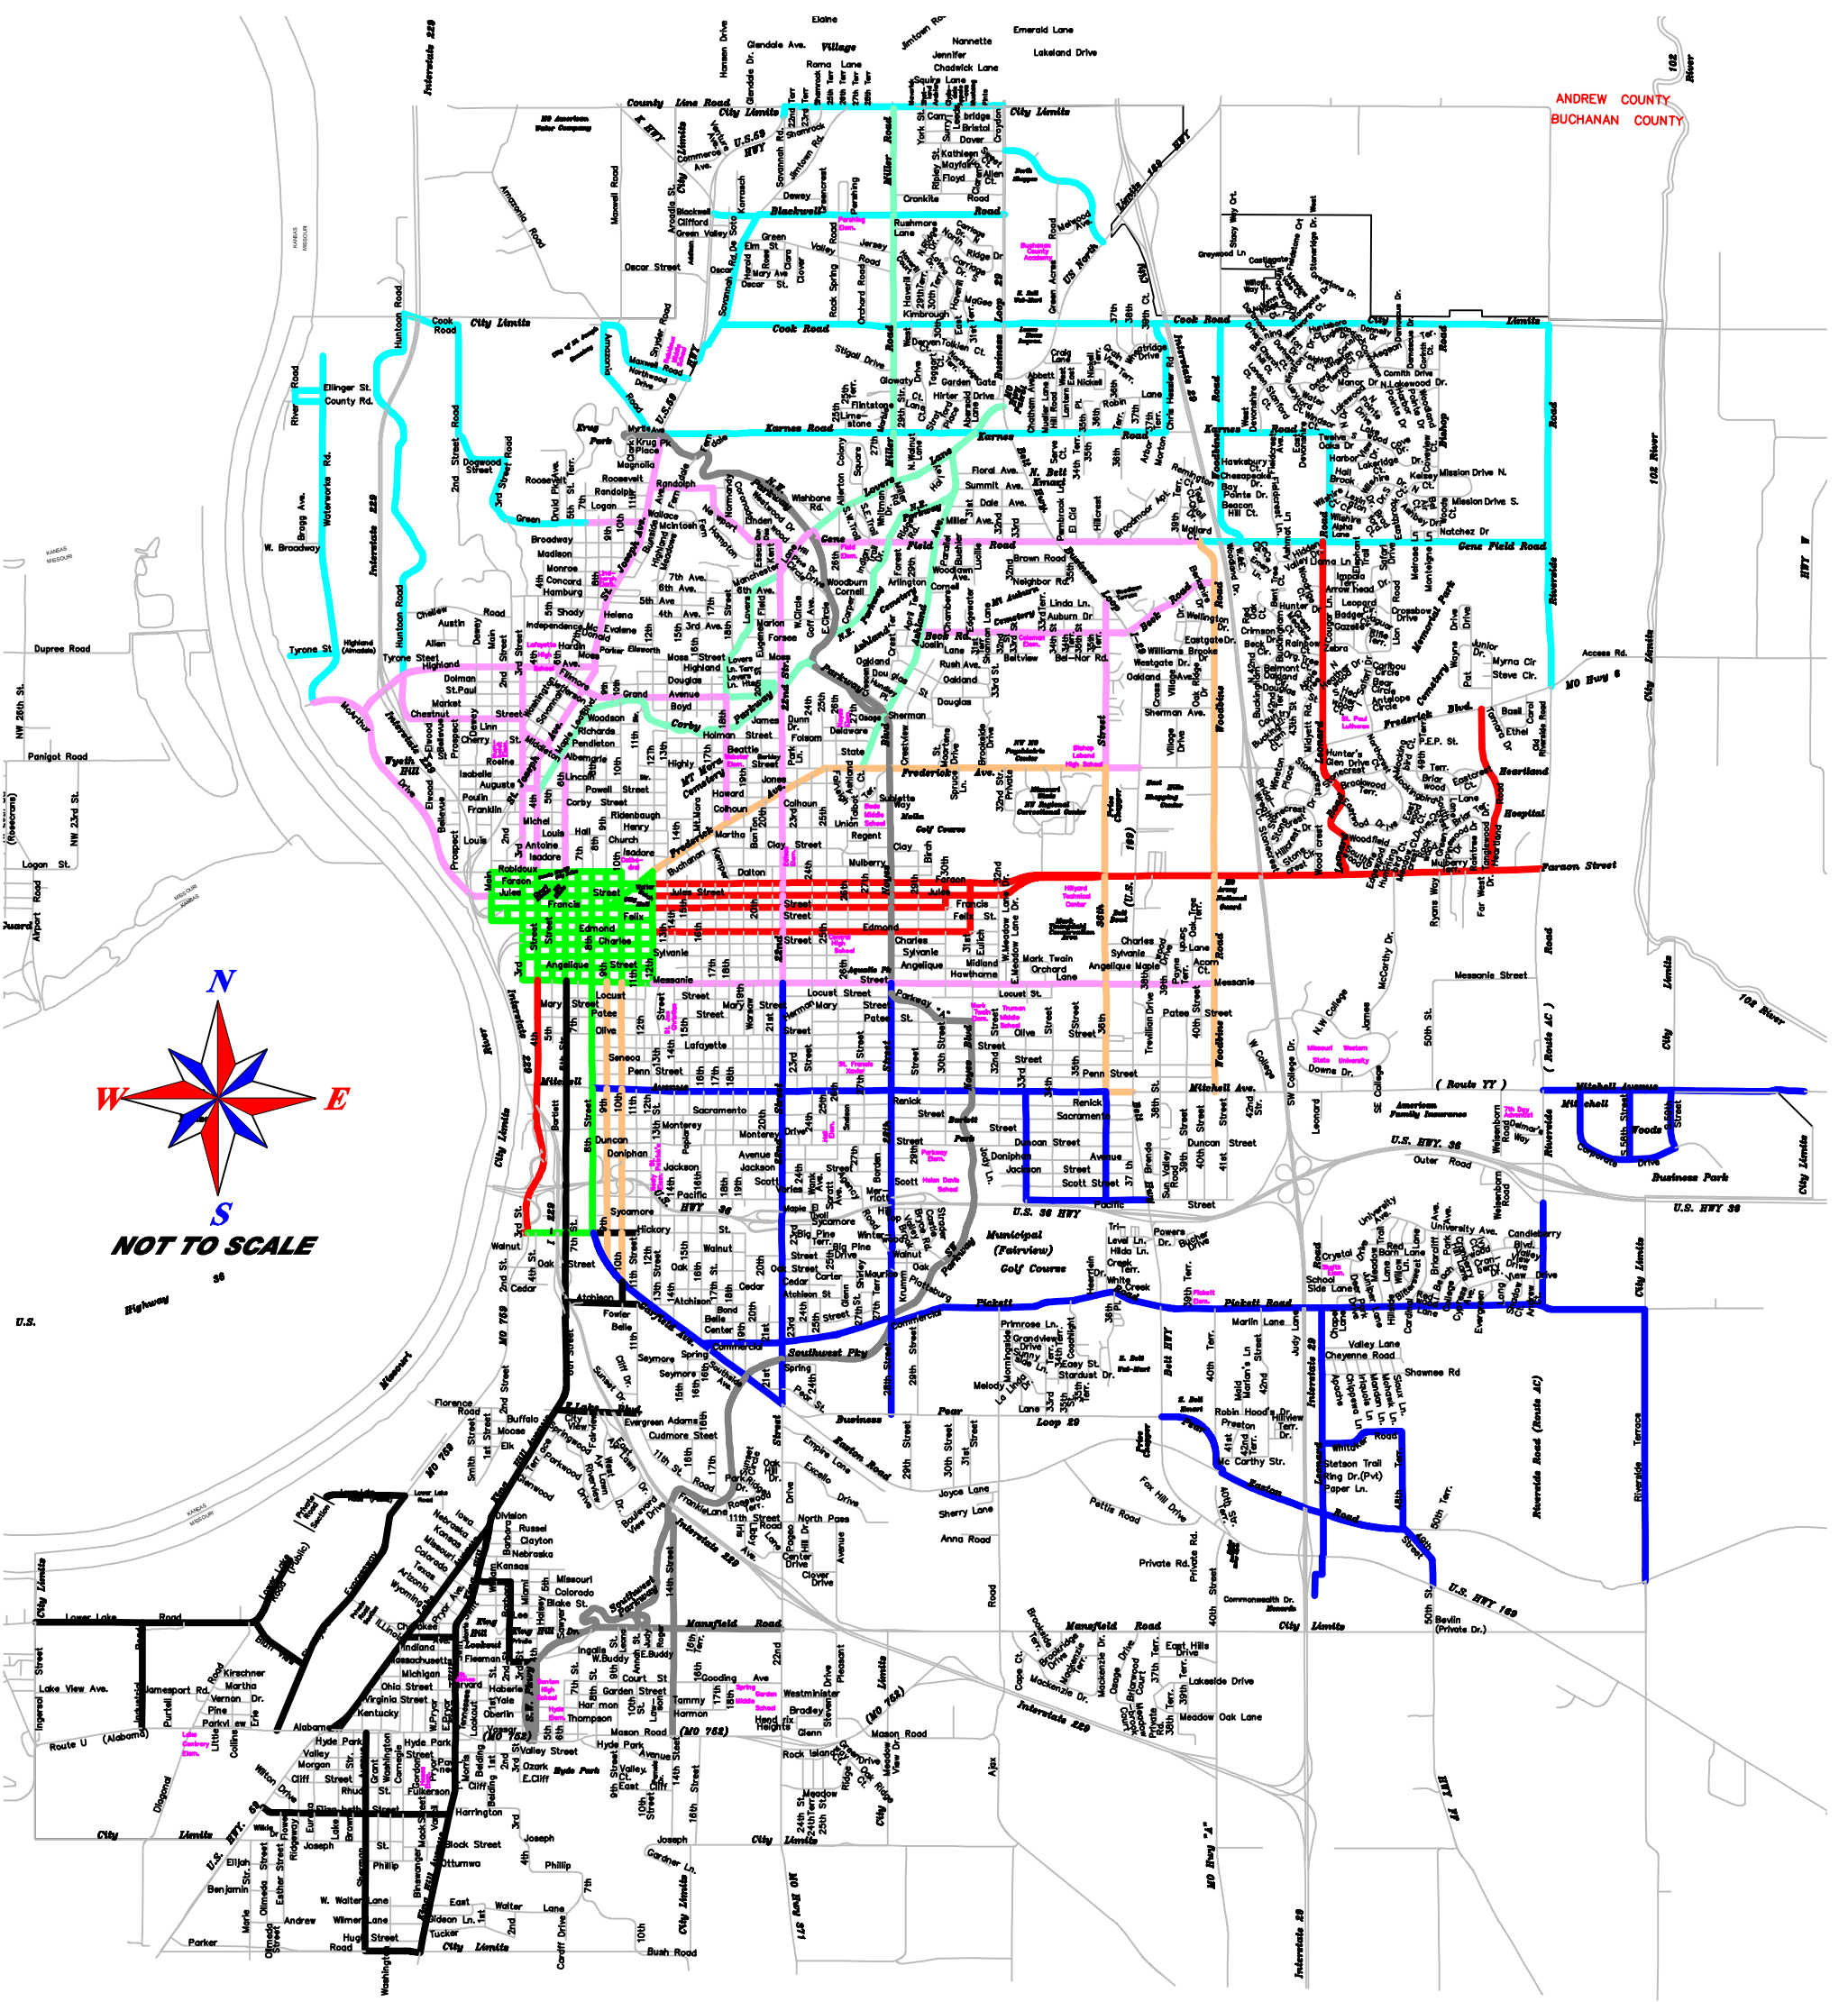

# CITY OF ST. JOSEPH, MO.

## EMERGENCY SNOW ROUTES

ANDREW COUNTY  
BUCHANAN COUNTY

LEGEND	
	ROUTE 1
	ROUTE 2
	ROUTE 3
	ROUTE 4
	ROUTE 5
	ROUTE 6
	ROUTE 7
	ROUTE 8
	ROUTE 9