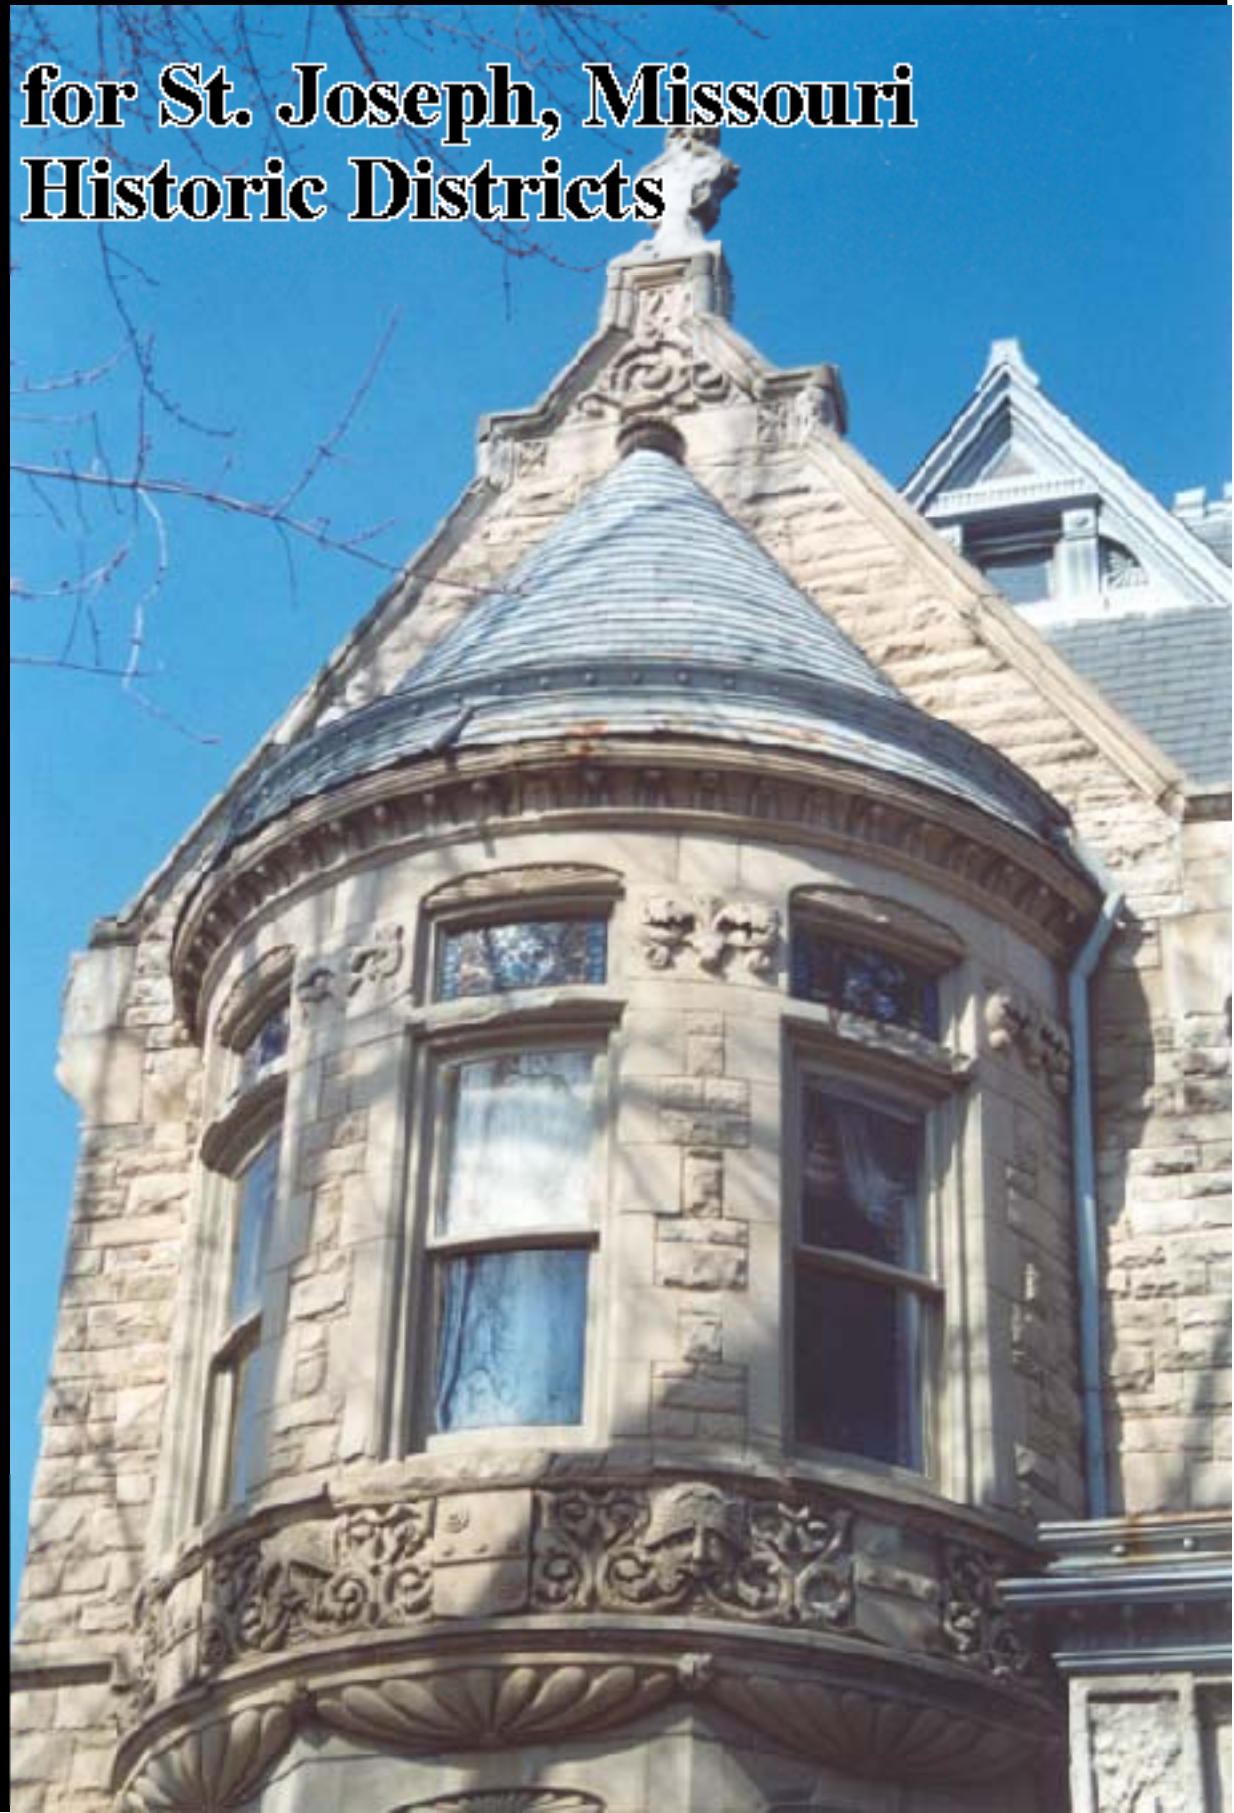

Design Guidelines

for St. Joseph, Missouri Historic Districts

**St. Joseph
Landmark Commission
FALL 2001**

**Adoption Date:
October 2, 2001**